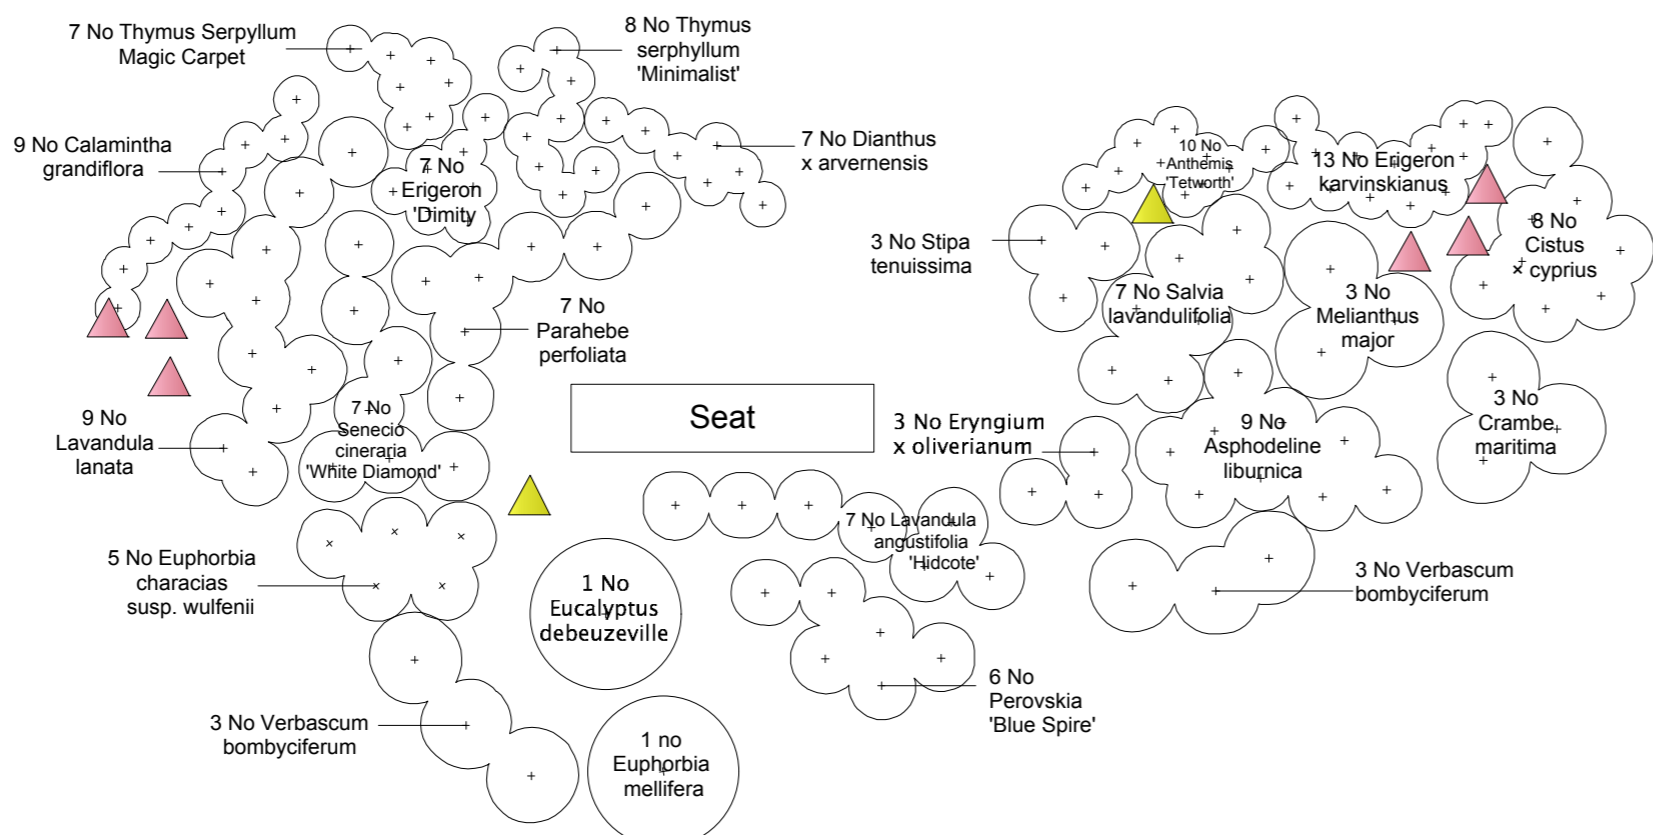

Parahebe Perfoliata © Deep Root Plantbase

Euphorbia rigida © RHS

Cistus X cyprus © Romany Software Ltd

A ▲ A

- ▲ Nectaroscordum siculum subsp. Bulgaricum .91
- ▲ Allium cristophii .61
- ▲ Allium carinatum subsp. pulchellum album .38 W

INFORMATION	
Designer	Reg Wickings 13 Homecroft Road Sydenham London SE26 5QN rwick1234@aol.com 07876440955
Client's Name	Capel Manor
Job Title	Ecological Planting Gravel Garden
Drawing Title	Plan with Elevation
Scale	1:50
Drawing Number	001-002
Date	29-10-2014
Disclaimer	Site as seen All measurements to be checked on site